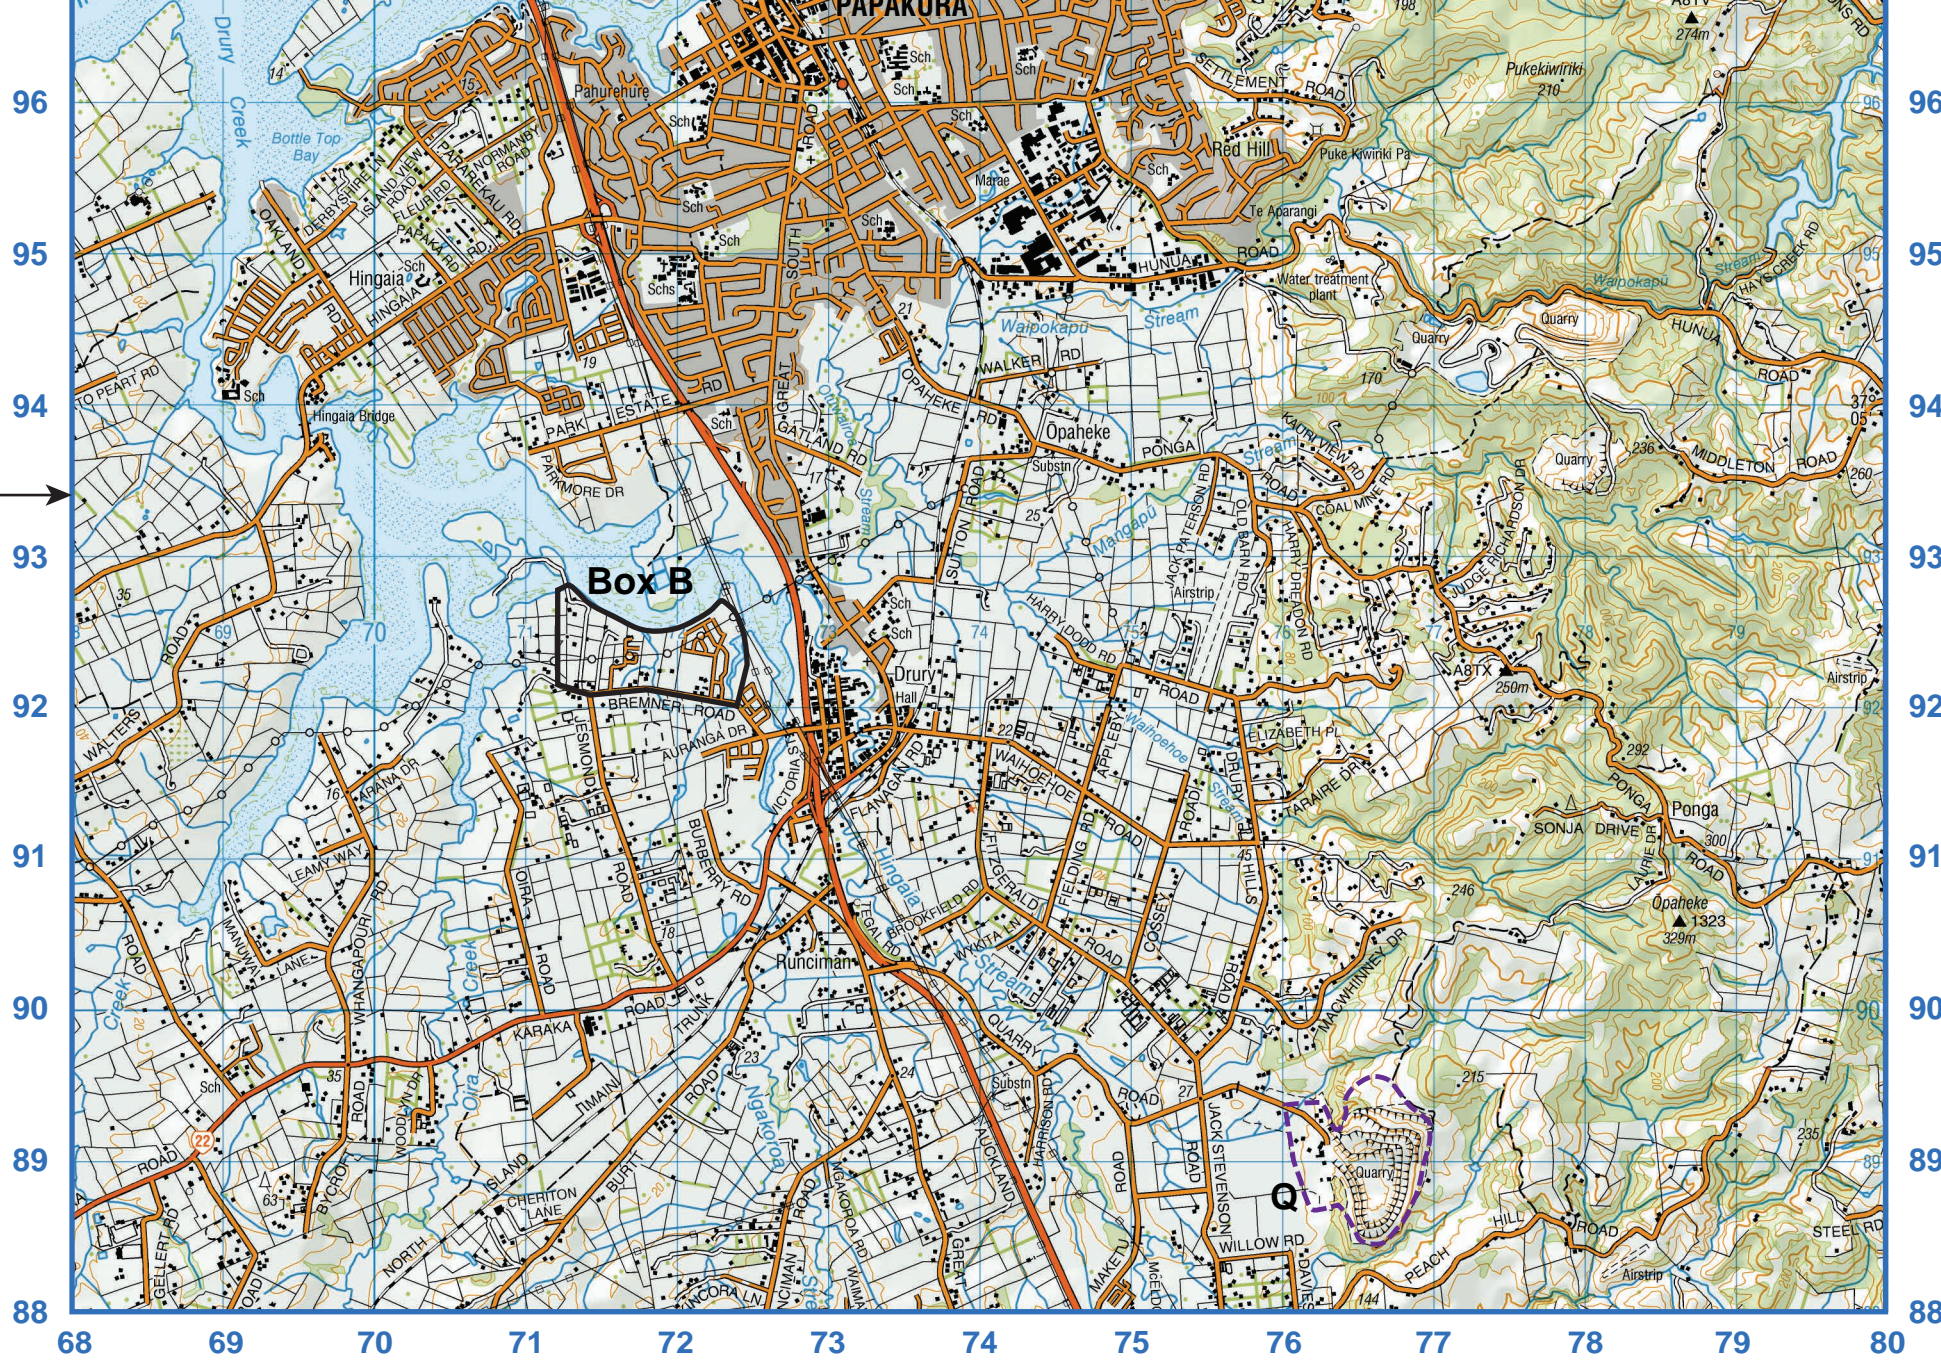

SACE Board of South Australia

Sheet of additional material to accompany the 2023 Geography examination

Satellite image of Box C on topographic map (area references 7097, 7197, 7297, 7098, 7198, and 7298)

Source: imagery © 2023 Airbus, CNES/Airbus, Maxar Technologies, Waikato District Council, Map data © 2023 Google Maps, retrieved 6 May 2023

Refer to the PAPATOETOE topographic map, where appropriate, when answering Questions 1 to 6.

PAPATOETOE, SOUTHERN AUCKLAND, Scale 1:50 000

Source: Topographic map extract adapted from Land Information New Zealand 2021, 'Papatoetoe', NZ Topo50-BB32 Edition 1.05, Topographic Services, LINZ, CC-BY 4.0, © Crown Copyright reserved.
 Locator map adapted from © Rainer Lesniewski | iStockphoto.com