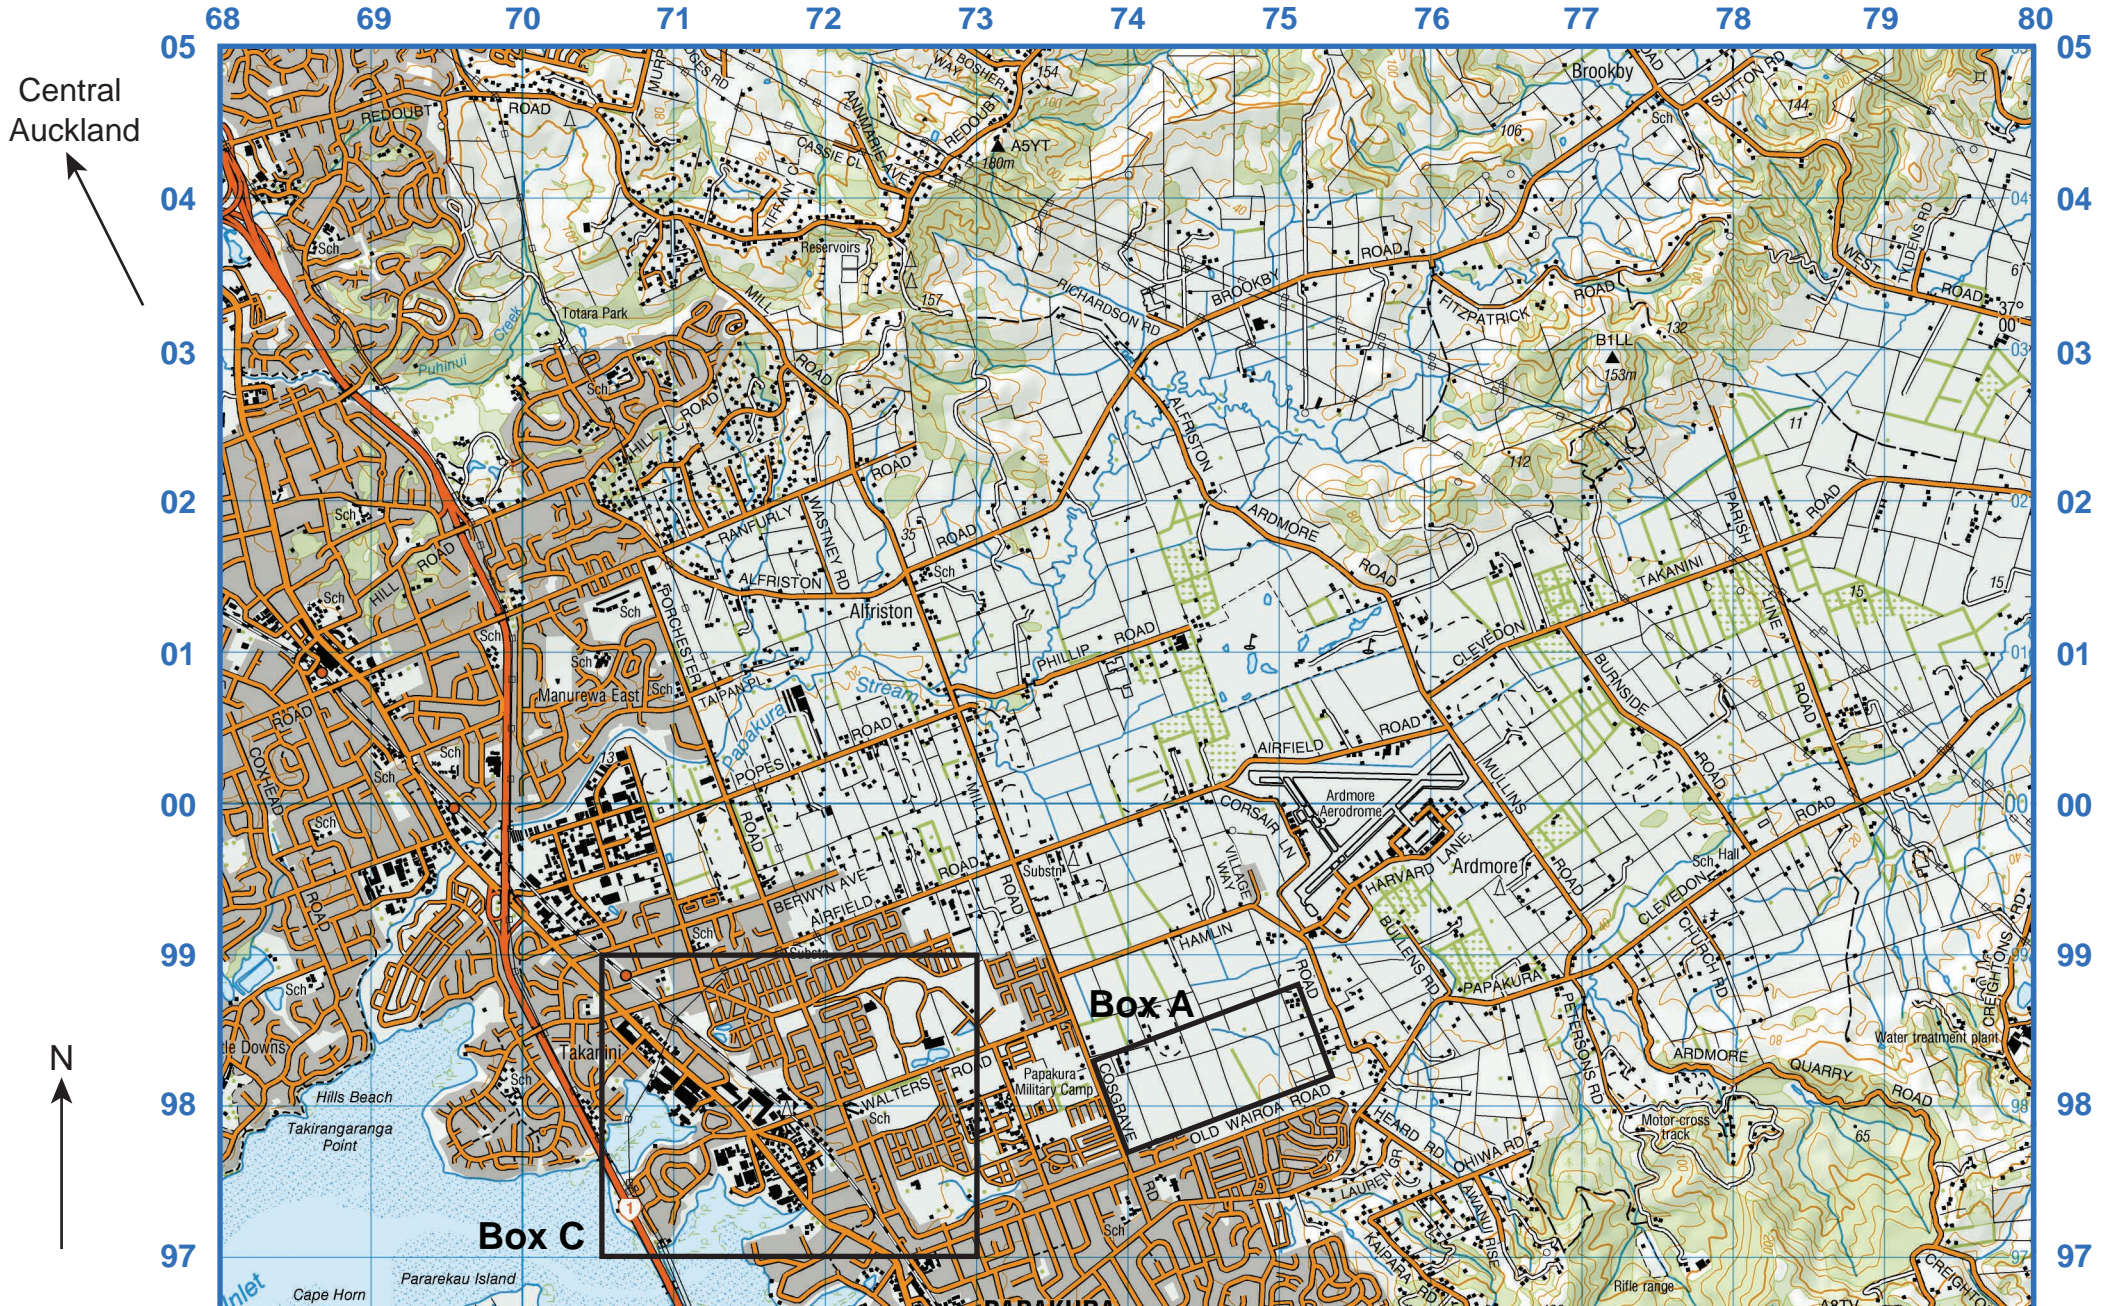

SACE Board of South Australia

Sheet of additional material to accompany the 2023 Geography examination

Satellite image of Box C on topographic map (area references 7097, 7197, 7297, 7098, 7198, and 7298)

Source: imagery © 2023 Airbus, CNES/Airbus, Maxar Technologies, Waikato District Council, Map data © 2023 Google Maps, retrieved 6 May 2023

Refer to the PAPATOETOE topographic map, where appropriate, when answering Questions 1 to 6.

PAPATOETOE, SOUTHERN AUCKLAND, Scale 1:50 000

Source: Topographic map extract adapted from Land Information New Zealand 2021, 'Papatoetoe', NZ Topo50-BB32 Edition 1.05, Topographic Services, LINZ, CC-BY 4.0, © Crown Copyright reserved.
 Locator map adapted from © Rainer Lesniewski | iStockphoto.com